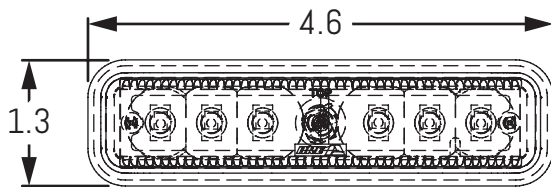

## AMBER/WHITE FLASHER

Part #	Description	Lumens	Operating Voltage
23705-81500	LED Slim Strobe   Single	300 Amber / 700 White	12Vdc
23705-81501	LED Slim Strobe   Remote Kit 6pc	300 Amber / 700 White	12Vdc
23705-81502	LED Slim Strobe   Switch Kit 6pc	300 Amber / 700 White	12Vdc

### Specifications:

- Operating Voltage: 12Vdc
- Operating Current: 100mA Average @ 12Vdc (Flashing)
- Max Current: 200mA @ 12Vdc
- Power Consumption: 1.2W @ 12Vdc
- Max Power Consumption: 24W @ 12Vdc
- Temperature Range: -40°C to +85°F
- IP Rating: IP69
- Weight: 2.3oz (65g)
- Connection: Delphi 2-Way (1205 9253)
- Housing: Black ABS
- Lens: Polycarbonate
- Mounting: 3M Double-Sided Adhesive Tape
- LEDs: 6 (3 Amber + 3 White)