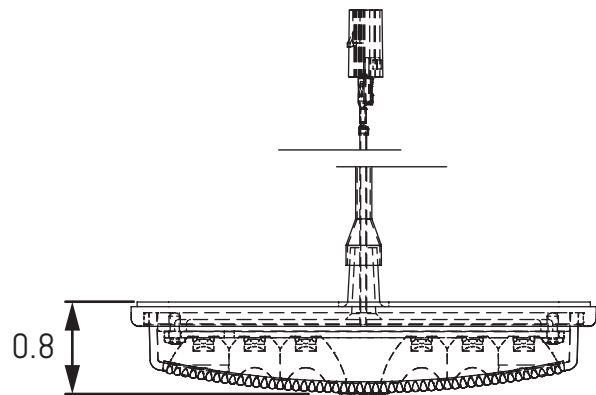

# LED SLIM STROBE

## AMBER/WHITE FLASHER

Part #	Description	Lumens	Operating Voltage
23705-81500	LED Slim Strobe   Single	300 Amber / 700 White	12Vdc
23705-81501	LED Slim Strobe   Remote Kit 6pc	300 Amber / 700 White	12Vdc
23705-81502	LED Slim Strobe   Switch Kit 6pc	300 Amber / 700 White	12Vdc

### Specifications:

- Operating Voltage: 12Vdc
- Operating Current: 100mA Average @ 12Vdc (Flashing)
- Max Current: 200mA @ 12Vdc
- Power Consumption: 1.2W @ 12Vdc
- Max Power Consumption: 24W @ 12Vdc
- Temperature Range: -40°C to +85°F
- IP Rating: IP69
- Weight: 2.3oz (65g)
- Connection: Delphi 2-Way (1205 9253)
- Housing: Black ABS
- Lens: Polycarbonate
- Mounting: 3M Double-Sided Adhesive Tape
- LEDs: 6 (3 Amber + 3 White)